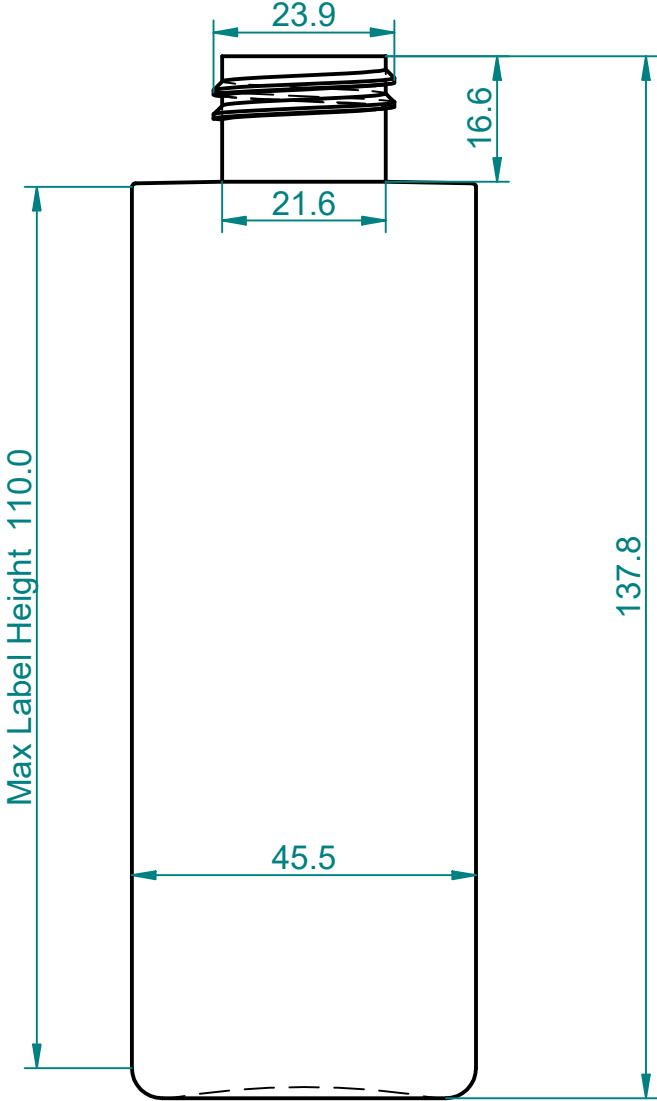

REVISION HISTORY		
REV	DESCRIPTION	DATE

Max Label Size  
110mm High  
135mm Long

UNLESS OTHERWISE SPECIFIED  
DIMENSIONS ARE IN MILLIMETERS  
ANGLES ±X.X°  
2 PL ±X.XX 3 PL ±X.XXX

	DRAWN	DATE	 <b>PACKAGING</b>
NAME	jclark	20/07/2023	
CHECKED			TITLE
SCALE	1 : 1	SHEET 1 OF 1	150ml Solara 24/410
SIZE <b>A4</b>	FILE NAME: bottle150.dft		REV 1